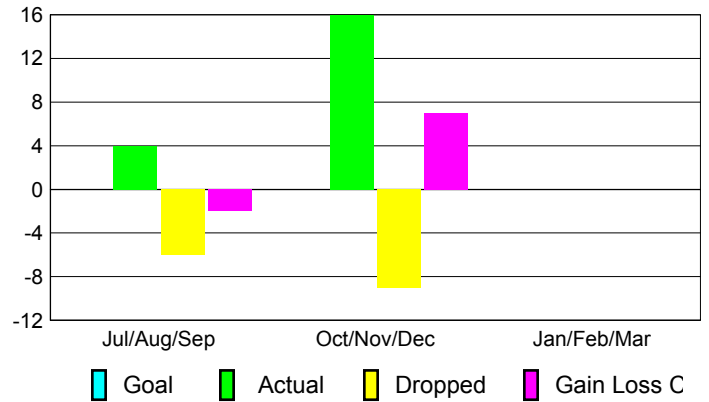

Membership Results 2012-2013

Goal, New, Dropped, Gain/Loss

Comparison of Membership Gain/Loss

Current Year Compared to the Previous Year