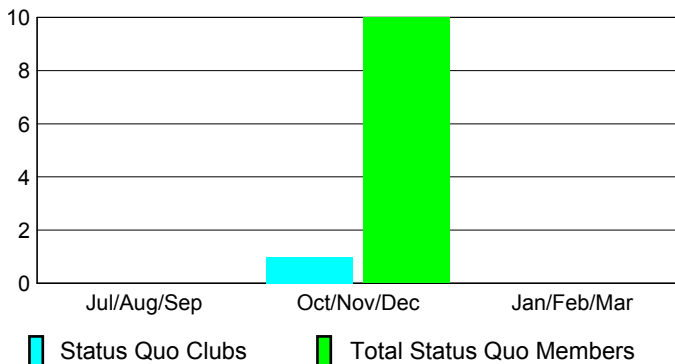

Club Results 2012-2013

Goal, New, Dropped, Gain/Loss

Comparison of Club Gain/Loss

Current Year Compared to the Previous Year

YTD Status Quo Clubs 2012-2013

Status Quo Clubs Compared to Status Quo Members

MEMBERSHIP

**Membership Results
2012-2013**

**Membership
2011-2012**

Month	Net Memb Goal	Actual New Memb	Actual Dropped Memb	Gain/Loss of Memb	Gain/Loss of Memb
Jul/Aug/Sep		4	-6	-2	0
Oct/Nov/Dec		16	-9	7	-2
Jan/Feb/Mar					-6
Totals		20	-15	5	-8